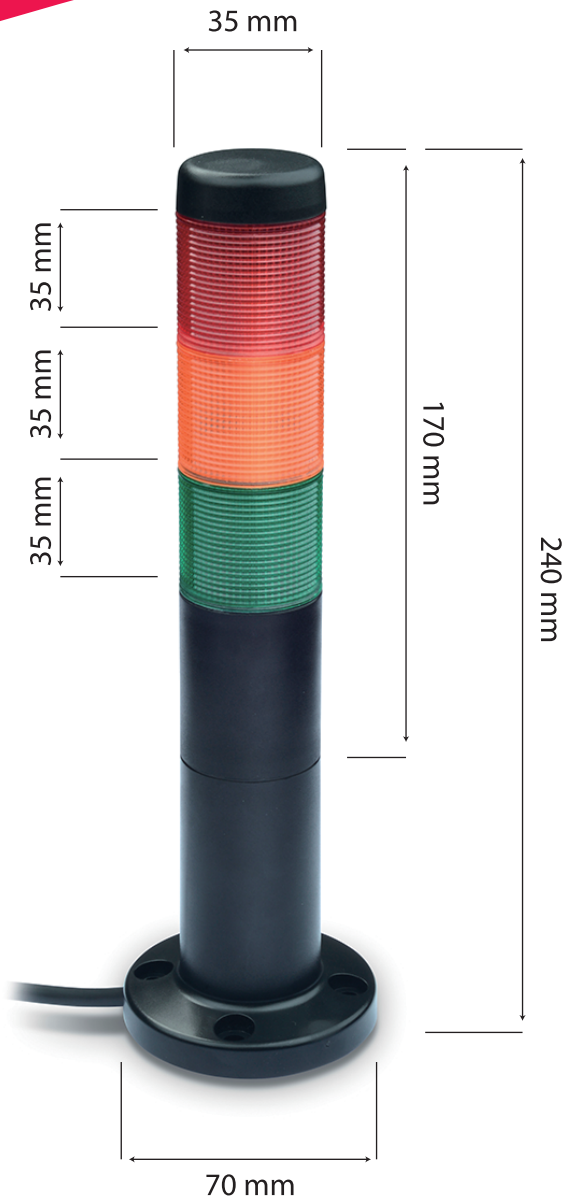

Light Tower, R-Y-G, Dimensions

External power required - 24V
IP 65 Protection
Requires 30097591 - Discrete I/O Kit, 2-In 4-Out

Ingeniously Practical